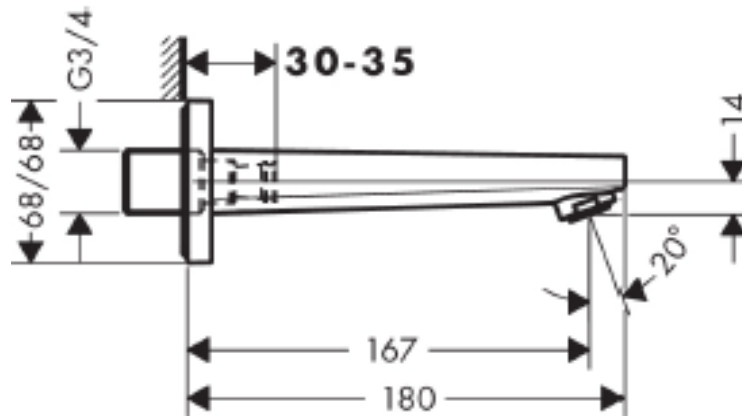

SPECIFICATION SHEET - fittings

BRAND:	hansgrohe	Product Photo:
ORIGIN:	Germany	
SERIES:	Metropol	
PRODUCT DESCRIPTION:	Bath Spout • flow rate: 20 l/min • spray type: normal spray	
MODEL No.	32542 000	
FINISH/COLOUR:	Chrome-plated	
DIMENSIONS:	180mm length 167mm spout projection	
OPTIONAL MATCHING PARTS:		

Technical Informations: Suitable for continous flow water heater

REMINDER: Pipe flushing must be done before faucets are installed. Failure to do so voids the warranty.
Do not use cleaners containing abrasive cleansers, ammonia, bleach, acids, waxes, alcohol, solvents or other products not recommended for chrome.
All information is for reference only, installation shall always be based on the actual product delivered.